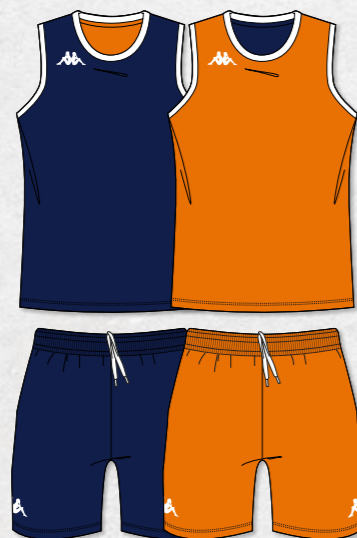

ANDRIA

Short 100% polyester, 145 g
AD XS > 6XL - JR 6Y > 14Y

KBBS6F : AD 47,00 €
KBBM77F : JR 45,00 €

PARMA

Short 92% polyester, 8% elastane,
195 g et 185 g - AD XS > 4XL

KBBS01 : 65,00 €

UNISEX

REVERSA