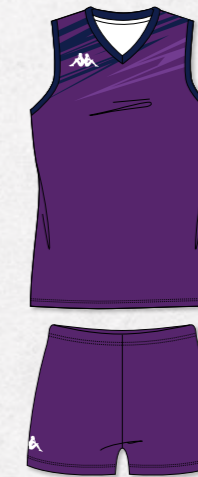

FEMMES

LEDA

Jersey 92% polyester,
8% elastane, 195 g
AD XS > 6XL

sleeveless

KVBM05F : 70,00 €

ADA

Short 93% polyester, 7% elastane,
290 g - AD XS > 4XL

KVBS04F : 45,00 €