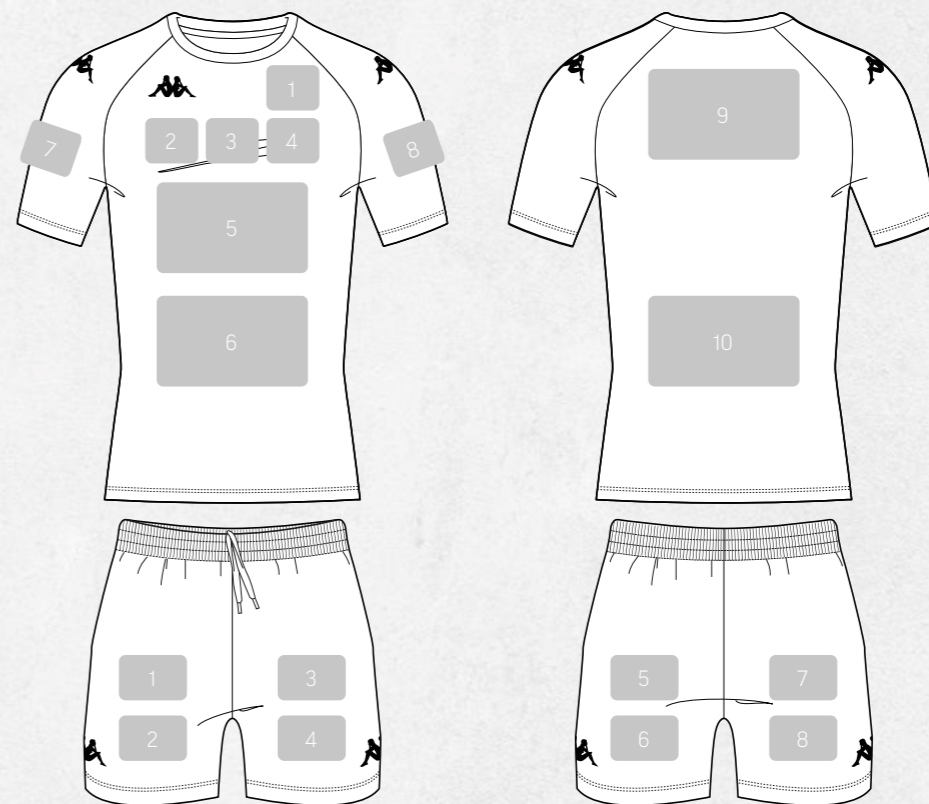

JERSEY SPONSORS

1 ..... 6 .....

2 ..... 7 .....

3 ..... 8 .....

4 ..... 9 .....

5 ..... 10 .....

SHORTS SPONSORS

1 ..... 5 .....

2 ..... 6 .....

3 ..... 7 .....

4 ..... 8 .....