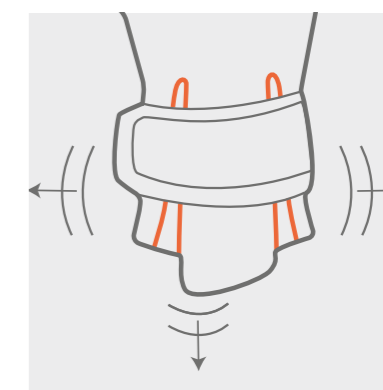

AIRVENTSYSTEM

Highly breathable mesh material ensures optimum air circulation within the glove, providing maximum ventilation.

PALM EMBOSSING

Embossments following the natural lines of the hand support the natural grasping movement.

FINGER SUPPORT

This reliable finger protection system based on five protection spines reduces the risk of hyperextension while keeping the glove soft and flexible.

ADAPTIVEFLEX CLOSURE SYSTEM

A two-layer construction consisting of a first elastic bandage around the wrist and a second layer resulting from an extension of the neoprene backhand all the way to the opening. To provide flexibility, the neoprene is strategically cut on the back and the front of the wrist. This system stabilizes and supports the wrist while enhancing freedom of movement.