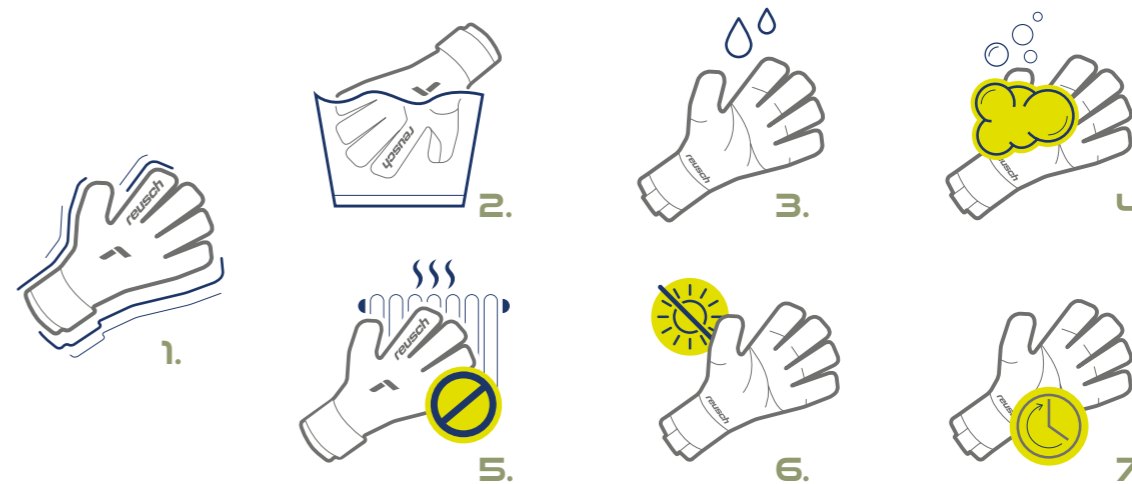

1. CHOOSE THE RIGHT GLOVES FOR YOUR NEEDS

- Take the gloves that are made for the type of surface you regularly play on and the weather conditions you will face the most.
- Select the palm foam that best corresponds to your needs. Even though all Reusch palms are made of high-quality materials, they differ in terms of grip, cushioning and durability, depending on the material composition of the foam.
- Check the additional features of the glove that can help you improving your performance.
- Decide whether you want finger protection or not.
- Choose your preferred cut.
- Pick the right size.

2. WASH BEFORE FIRST USE

- Never forget about this! In order to eliminate any remaining soap necessarily used in the production process, the gloves must be cleaned with warm water before first using them.
- Only after this procedure the gloves attain their fullest grip properties.

3. MOISTEN BEFORE PLAYING

- Rinse Aqua gloves with warm water (preferably between 35-40°C) one to two hours before using them, in order to activate the Hydrograins™ inside the palm foam.
- Moisten all types of goalkeeper gloves before playing.
- Keep the gloves in slightly wet condition during use.

4. CLEAN AFTER PLAYING

- Wash the gloves with warm water (around 35°C) after playing in order to eliminate dirt that decreases the grip properties of the gloves.
- Do not use aggressive solvents or harsh cleaners.
- Wash by hand and not in the washing machine.
- For a perfectly clean glove, additionally use special glove wash.

5. DRY AT ROOM TEMPERATURE

- Let the gloves dry at room temperature.
- Keep away from radiators or other sources of direct heat, which would deteriorate the latex.

6. STORE IN APPROPRIATE LOCATION

- Do not expose gloves to UV radiation like intense sun light or light from fluorescent tubes, as this can impair the grip and durability of the latex layer.
- Store the gloves in a cool, dark and dry place.
- Goalie bags are the perfect storage items for your gloves.

7. USE UNTIL COMPLETELY WORN-OUT

- Very soft palm foams can show first signs of usage already after a small period of use.
- The performance and the grip properties of the glove remain untouched until the palm is totally worn out.