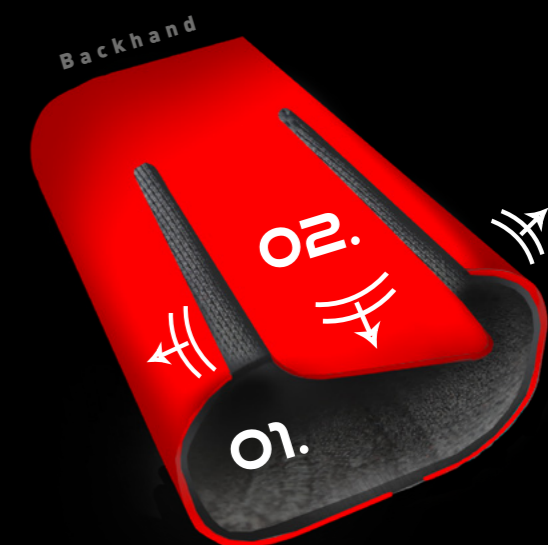

ATRAKT

STRAPLESS

» REVOLUTIONARY DESIGN

» ENHANCED WEARING COMFORT

» ADAPTIVEFLEX CLOSURE SYSTEM

MAY
23

ADAPTIVEFLEX CLOSURE SYSTEM

01. INNER ELASTIC BANDAGE

02. NEOPRENE UPPER

Moving away from the traditional cuff closure system, the new patent pending AdaptiveFlex technology provides a highly flexible and at the same time supportive and precise fit around the wrist.

Based on a two-layer construction consisting of an internal elastic bandage wrapping around the wrist and an extended neoprene backhand with strategically positioned cuts on the inner and outer side of the wrist, this innovative structure guarantees support and stability while further enhancing lightness, flexibility, and freedom of movement.

The new Reusch AdaptiveFlex closure system is available both with and without our tested strap fastening system, in order to meet every goalkeeper's taste.