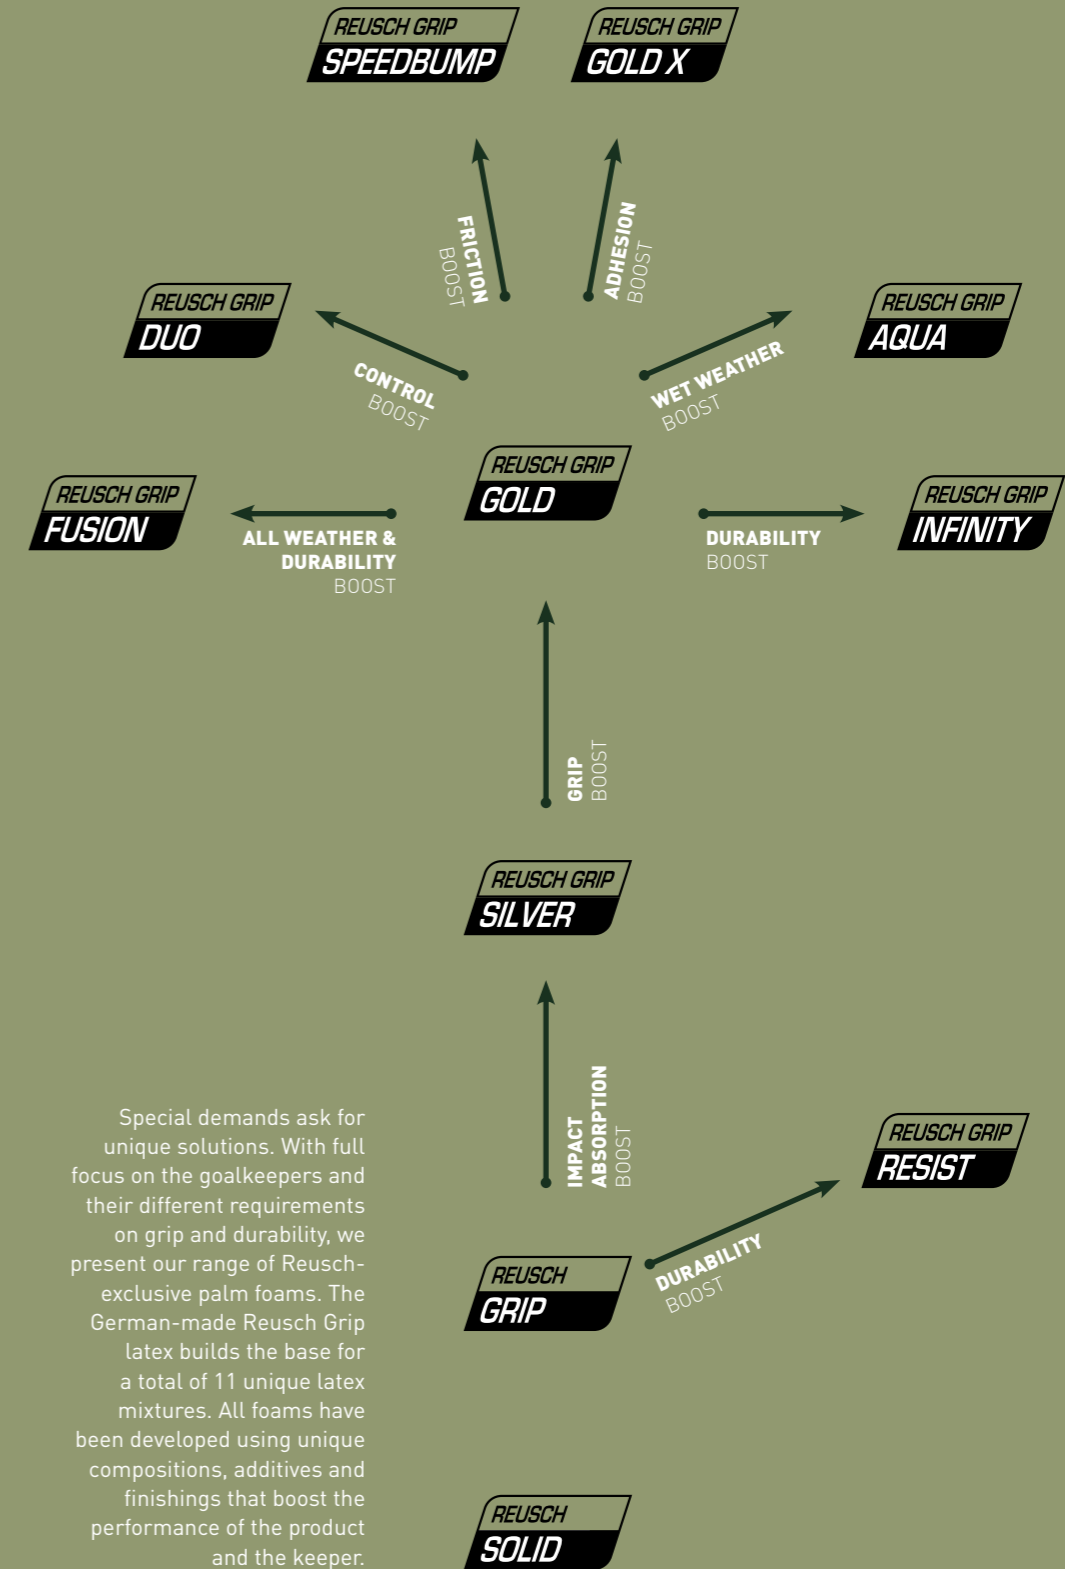

This highly durable palm foam is perfectly suited for recreational goalkeeping on all types of pitch surfaces.

* LATEX MADE IN GERMANY

CUTS:

EVOLUTION NEGATIVE CUT

The latex is rolled around the fingertips for a tight fit, best ball control and maximized contact area. An inner-seam construction in the lower finger parts offers a tight, soft, flexible and ergonomic fit.