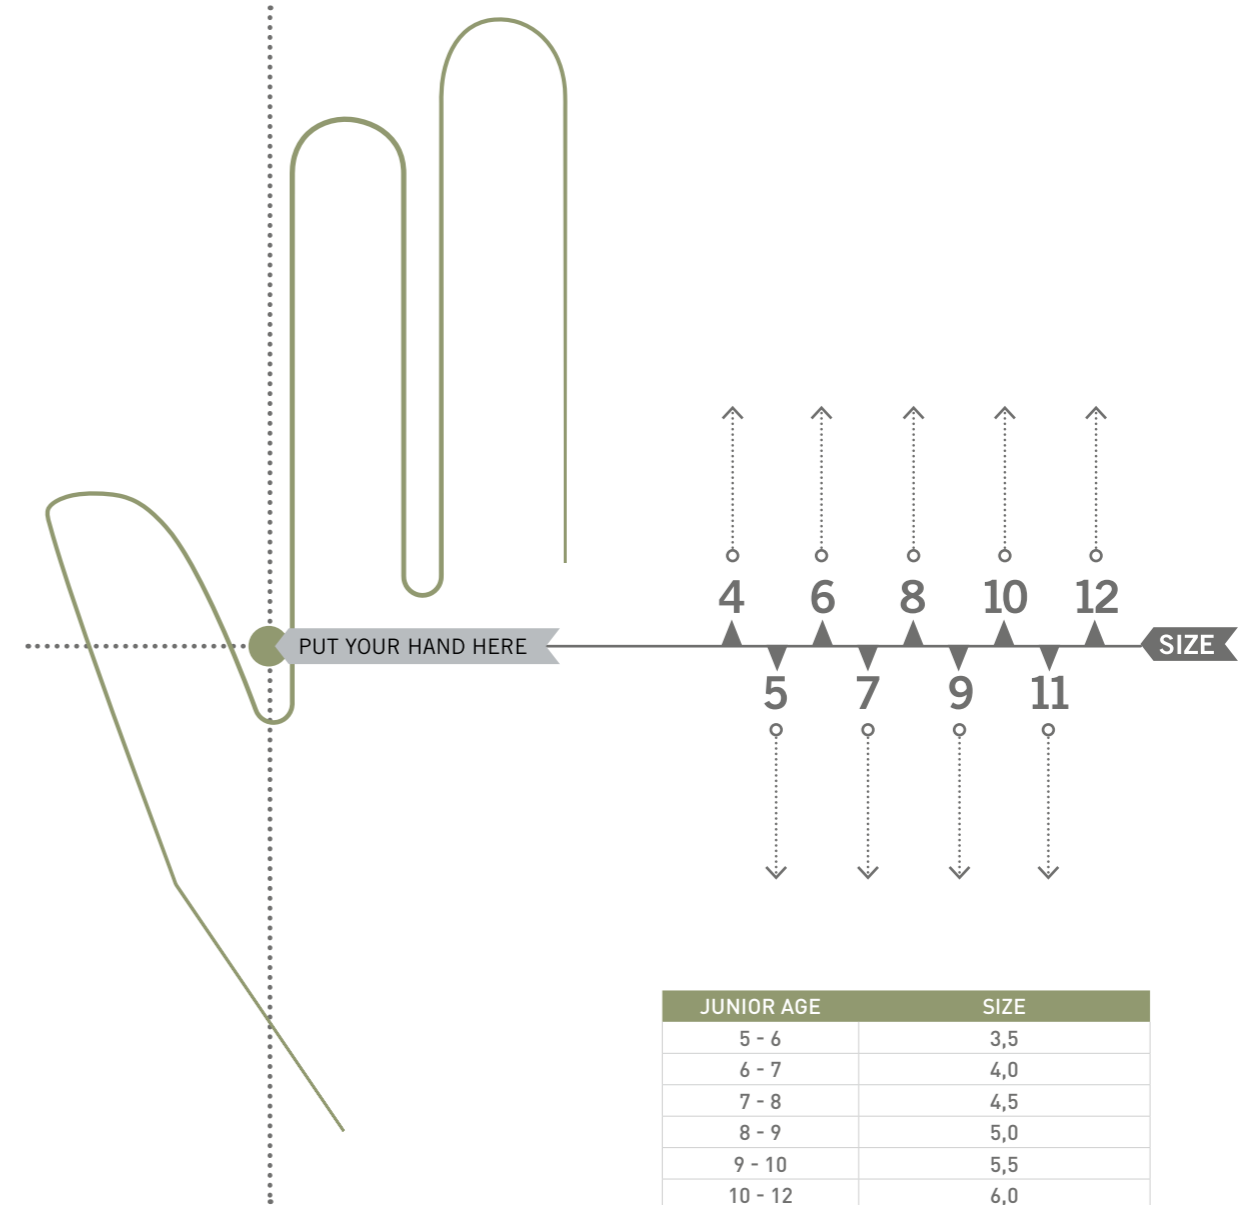

TOPS & BOTTOMS ADULTS

EU	USA	BODY HEIGHT (CM)
XS / 40 - 42	XS	165
S / 44 - 46	S	170
M / 48 - 50	M	175
L / 52 - 54	L	180
XL / 56 - 58	XL	185
XXL / 60 - 62	2XL	190

TOPS & BOTTOMS JUNIORS

EU	USA	AGE	BODY HEIGHT (CM)
XXS / 135	Junior XXS	9	135
XS / 140	Junior XS	10	140
S / 145	Junior S	11	145
M / 150	Junior M	12	150
L / 155	Junior L	13	155
XL / 160	Junior XL	14	160

SHINGUARDS 53 77 040 | 53 77 043 | 53 77 045

SIZE	PRODUCT DIMENSIONS	BODY HEIGHT (CM)
2XS	145 x 70	100 - 120
XS	160 x 80	120 - 140
S	185 x 90	140 - 160
M	205 x 100	160 - 175
L	230 x 110	175 - 185

SHINGUARD 53 77 047

SIZE	PRODUCT DIMENSIONS	BODY HEIGHT (CM)
2XS	140 x 82	100 - 120
XS	155 x 90	120 - 140
S	170 x 99	140 - 160
M	185 x 108	160 - 175
L	200 x 117	175 - 185

PROTECTIONS

SIZE	BODY HEIGHT (CM)
3XS	80 - 98
2XS	98 - 116
XS	116 - 134
S	134 - 152
M	152 - 170
L	170 - 188
XL	188 - 206

SOCKS

SIZE	EU	USA
S	35-39	4-7
M	39-42	7-9
L	42-45	9-11.5
XL	45-48	11.5-14

JUNIOR AGE	SIZE
5 - 6	3,5
6 - 7	4,0
7 - 8	4,5
8 - 9	5,0
9 - 10	5,5
10 - 12	6,0
12 - 14	6,5
14 - 16	7,0

The size charts will help you to estimate your individual size. Please consider them only as approximate values. For a perfect fit it's of utmost importance to try the product on.